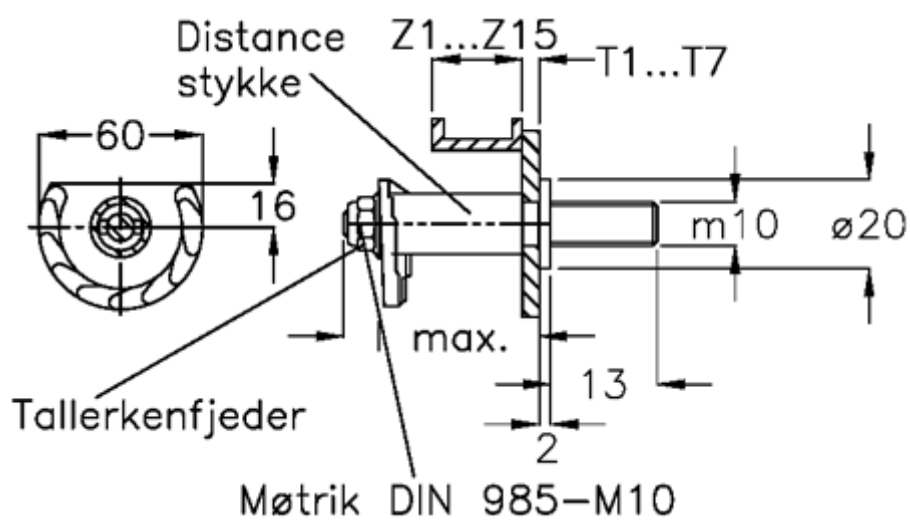

Article number: 20895403

Description: E+G Door lock
GN 117-GB-T4-Z3

Measures

Cam thickness = 6-15